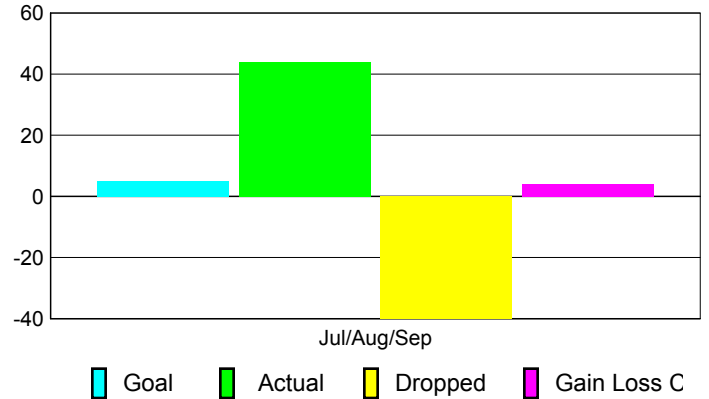

**Club Results 2010-2011**

Goal, New, Dropped, Gain/Loss

**MEMBERSHIP**

Membership Results  
2010-2011

Membership  
2009-2010

Month	Net Memb Goal	Actual New Memb	Actual Dropped Memb	Gain/Loss of Memb	Gain/Loss of Memb
Jul/Aug/Sep	5	44	-40	4	-6
<b>Totals</b>	<b>5</b>	<b>44</b>	<b>-40</b>	<b>4</b>	<b>-6</b>

**Membership Results 2010-2011**

Goal, New, Dropped, Gain/Loss

**Comparison of Club Gain/Loss**

Current Year Compared to the Previous Year

**Comparison of Membership Gain/Loss**

Current Year Compared to the Previous Year