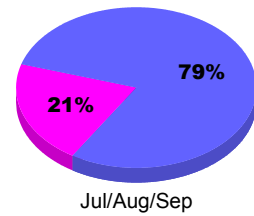

**Club Results 2010-2011**

Goal, New, Dropped, Gain/Loss

**MEMBERSHIP**

Membership Results  
2010-2011

Membership  
2009-2010

Month	Net Memb Goal	Actual New Memb	Actual Dropped Memb	Gain/Loss of Memb	Gain/Loss of Memb
Jul/Aug/Sep	5	44	-40	4	-6
<b>Totals</b>	<b>5</b>	<b>44</b>	<b>-40</b>	<b>4</b>	<b>-6</b>

**Membership Results 2010-2011**

Goal, New, Dropped, Gain/Loss

**Comparison of Club Gain/Loss**

Current Year Compared to the Previous Year

**Comparison of Membership Gain/Loss**

Current Year Compared to the Previous Year

**YTD Status Quo Clubs 2010-2011**

Status Quo Clubs Compared to Status Quo Members

**Gender Comparison 2010-2011**

Male Female