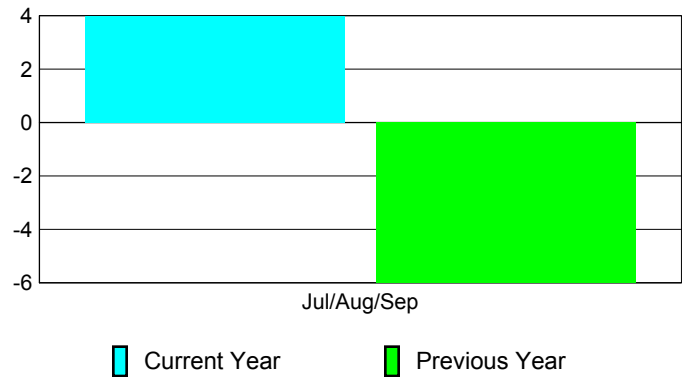

**Membership Results 2010-2011**

Goal, New, Dropped, Gain/Loss

**Comparison of Club Gain/Loss**

Current Year Compared to the Previous Year

**Comparison of Membership Gain/Loss**

Current Year Compared to the Previous Year